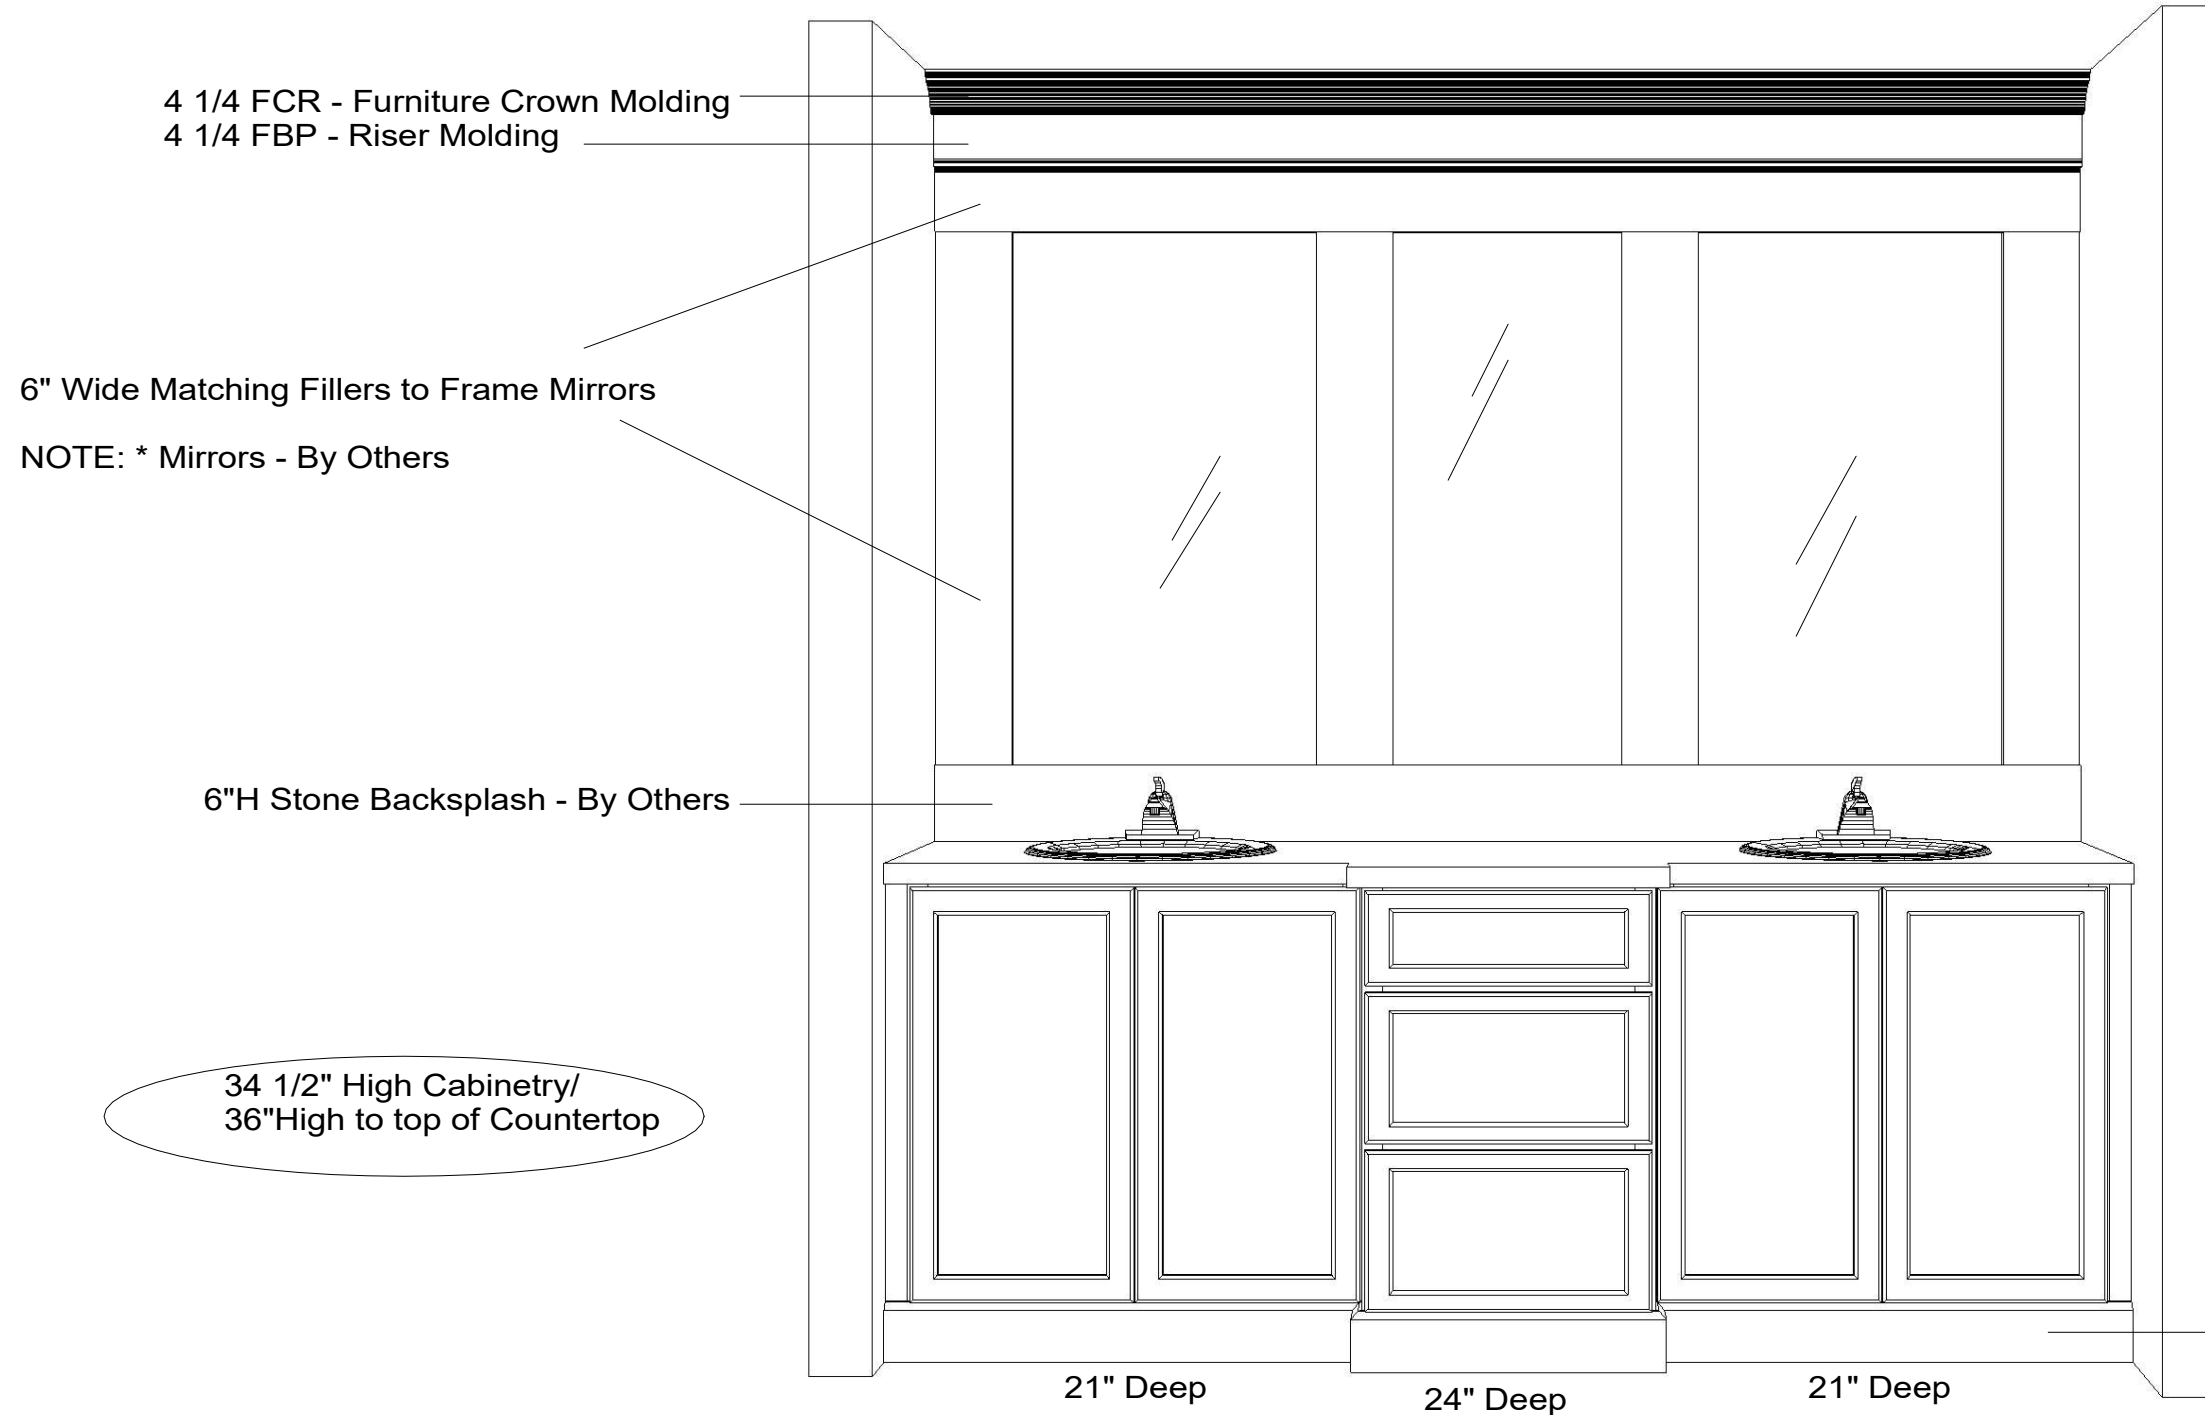

"Lucia Tail Wall Sconces" by Visual Comfort
 NOTE: * Lighting - By Others

34 1/2" High Cabinetry/
 36" High to top of Countertop

Flush Toekick with
 4 1/4 FBP - Furniture Base Moldings

	633 Spirit of St. Louis Blvd., Chesterfield, MO 63005 T 636.519.1611 F 636.519.1620 11585 Lackland Road, St. Louis, MO 63146 T 314.677.6713 F 314.677.6717	PREPARED FOR: PITTENGER 2ND FLOOR HALL BATH	DATE OF DRAWING: 5.27.26	NOTE: THIS DRAWING IS AN ARTISTIC INTERPRETATION OF THE GENERAL APPEARANCE OF THE DESIGN. IT IS NOT MEANT TO BE AN EXACT RENDITION. THIS DRAWING IS THE EXCLUSIVE PROPERTY OF BECK/ALLEN CABINETRY AND MAY NOT BE RELEASED WITHOUT WRITTEN PERMISSION. IF RELEASED, A FEE MAY BE APPLICABLE.	
		PREPARED BY: kristine factor	SCALE: NTS		