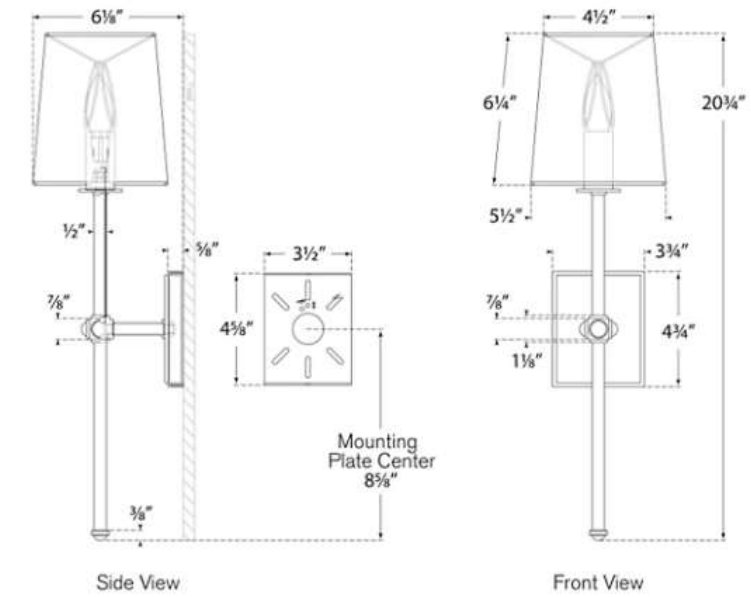

"Lucia Tail Wall Sconces" by Visual Comfort
 NOTE: * Lighting - By Others

34 1/2" High Cabinetry/
 36" High to top of Countertop

Flush Toekick with
 4 1/4 FBP - Furniture Base Moldings

	633 Spirit of St. Louis Blvd., Chesterfield, MO 63005 T 636.519.1611 F 636.519.1620 11585 Lackland Road, St. Louis, MO 63146 T 314.677.6713 F 314.677.6717	PREPARED FOR: PITTENGER 2ND FLOOR HALL BATH	DATE OF DRAWING: 5.27.26	NOTE: THIS DRAWING IS AN ARTISTIC INTERPRETATION OF THE GENERAL APPEARANCE OF THE DESIGN. IT IS NOT MEANT TO BE AN EXACT RENDITION. THIS DRAWING IS THE EXCLUSIVE PROPERTY OF BECK/ALLEN CABINETRY AND MAY NOT BE RELEASED WITHOUT WRITTEN PERMISSION. IF RELEASED, A FEE MAY BE APPLICABLE.	
		PREPARED BY: kristine factor	SCALE: NTS		